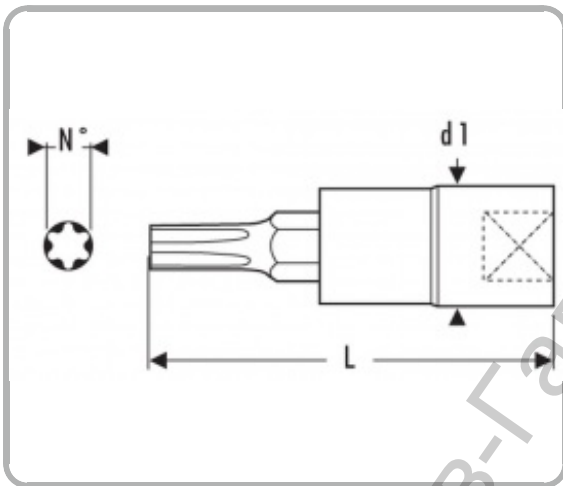

1/2" TORX® SCREWDRIVER BIT SOCKETS

Description :

- ISO 1174-1
- Chrome vanadium steel.
- High Chrome finish.

d1 [mm] :

22

L [mm] :

55

Conditioning :

1

References :

	EAN	No.	[g]
<u>E031918</u>	3258950319186	T20	58
<u>E031919</u>	3258950319193	T25	58
<u>E031920</u>	3258950319209	T27	59
<u>E031921</u>	3258950319216	T30	59
<u>E031922</u>	3258950319223	T40	62
<u>E031923</u>	3258950319230	T45	63
<u>E031924</u>	3258950319247	T50	74
<u>E031925</u>	3258950319254	T55	96